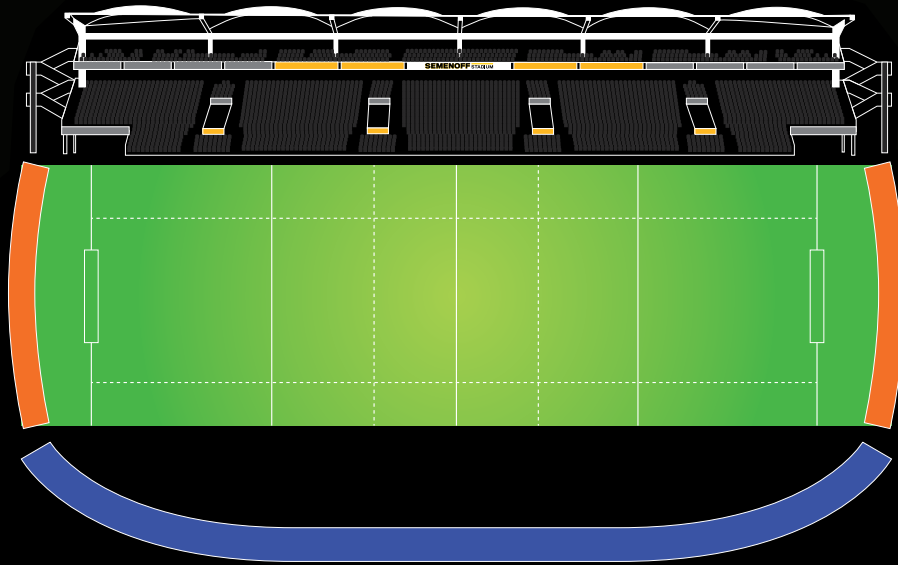

Whakauruuru mai Join the Club

Signage Opportunities at Semenoff Stadium

Category	Location	*Size	Term 1-year	Term 3-year
Gold	Lower corporate box - centre	6m x 1m	\$3,000	\$2,850 per annum \$8,550 total
	Vomitory - lower	2m x 1.6m		
Silver	Lower corporate box - outer	6m x 1m	\$2,500	\$2,375 per annum \$7,125 total
	Vomitory - upper	2m x 1.6m		
	Wings	6m x 1m		
Bronze	Perimeter fence field - east and west ends	6m x 1m	\$2,000	\$1,900 per annum \$5,700 total
Blue	Perimeter fence - northern embankment	10m x 1.2m	\$1,750	\$1,662 per annum \$4,987 total

* Measurements are approximate, signage company of your choice will need to conduct an initial site visit to measure. Fastsignz is the preferred supplier of signage at Semenoff Stadium and will work with you throughout the consultation, production and installation stages to ensure you get maximum value for your advertising dollar.